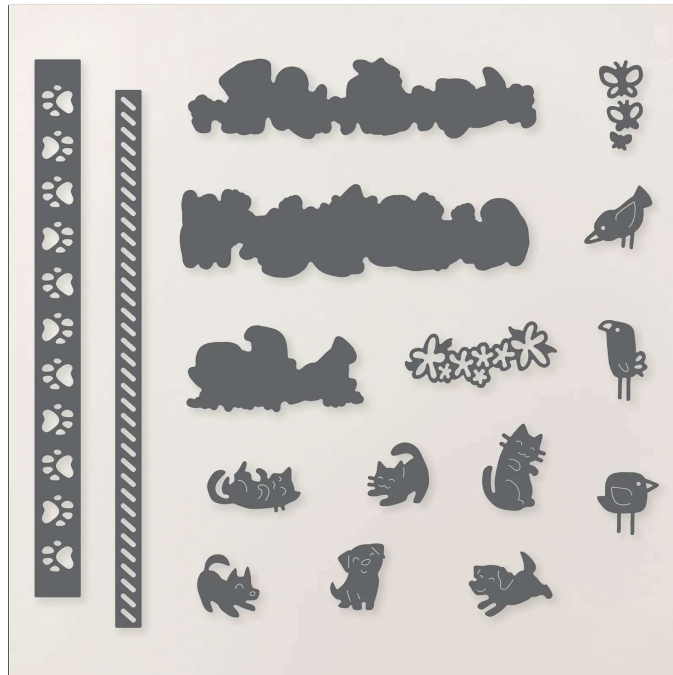

#Tools

Cutest Crew Dies

Set of 16 dies Largest die: 6" x 5/8" (15.2 x 1.6 cm)

Online Exclusive March 2026

Cutest Crew Dies 167148

French: Poinçons Mimi Tout Plein

Insert created by Bev Adams, BevAdams.com, BevAdams@verizon.net. All Images © Stampin' Up!

Color	Embellish.	Dies	Paper	Kits/stamps	Tools	Folders	Adhesives
Annual Catalog	Online Exclusives	Special Release	Kits	Mini Catalog			

Cut to fit your case: Standard Case: 5/8" spine, 5 1/8" front, 7" length
 New Stamp & Die Envelopes 5 1/4" front, 8 7/8" length

#StampinCut&Emboss #Tools #Dies

Cutest Crew Dies

Standard